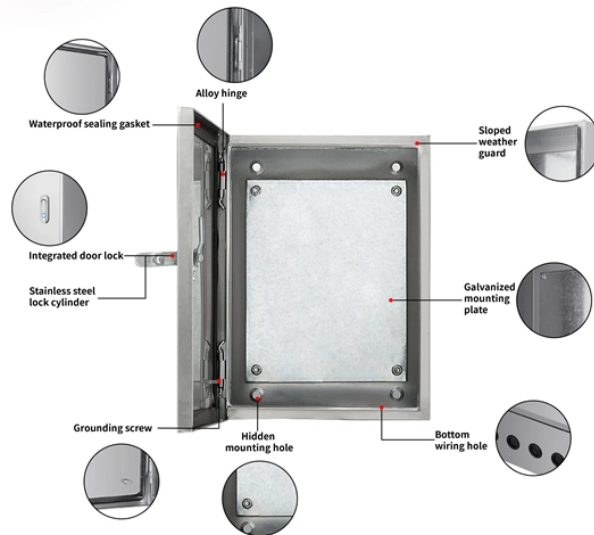

## Cable tray bridging copper lugs

## Cable tray bridging copper lugs

Cablofil's Wiremesh Cable Tray concept is based on performance, safety, and economy. These three qualities make the Cablofil Wiremesh Cable Tray system preferred by installers.

For use with aluminum and steel cable tray Bolt has square shank to prevent turning and allow clamp to be tightened with one wrench Material: copper alloy Standard finish: tin-plated for aluminum cable ...

A bare copper equipment grounding conductor should not be placed in an aluminum cable tray due to the potential for electrolytic corrosion of the aluminum cable tray in a moist environment.

Bridgeport Tin-Plated Aluminum Wire Mesh Cable Tray Grounding/Bonding Lugs are designed to securely attach to a cable tray, providing grounding continuity for the system. Built to the high ...