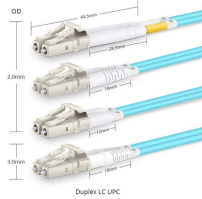

Cable tray color-changing tee

Is there a way that I can change the colors of 3 different cable trays to 3 different colors that will still display when I export to navisworks?