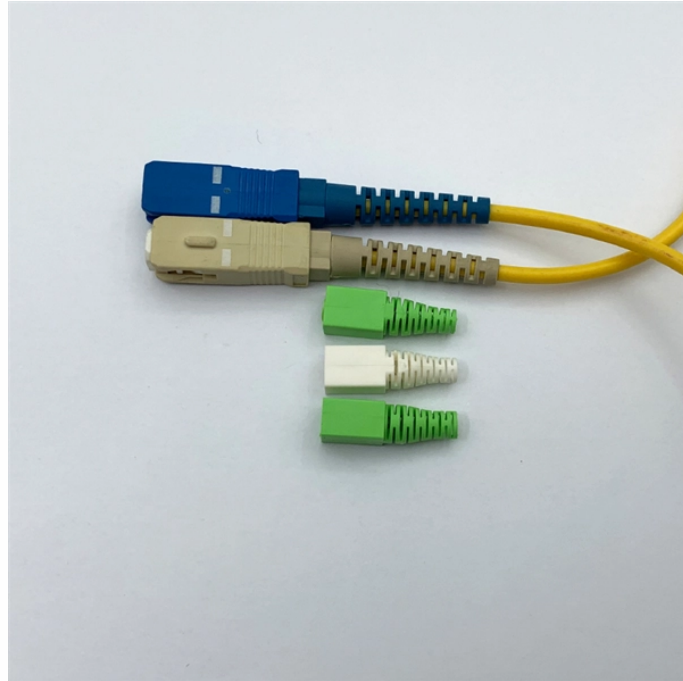

## Cable tray connecting iron pipe

## Cable tray connecting iron pipe

Cablofil is the global gold standard for total cable management. Explore the one-stop shop for innovative, fast, and dependable cable management systems including wire mesh tray, ladder cable ...

It is designed for mechanical support and strain relief in long runs of cable and creates a smooth gradual bend for cable. Rail and stringer material is 16 ga steel tubing.

We stock Type TC Tray Cable Connectors in a variety of sizes and materials. Find the right ones for your next project. Order today for fast shipping!

Cut, bend, and connect the wire mesh trays to route cable and hose in configurations such as curves, slopes, and tees. They are a lightweight option for organizing bundles of cable and hose while ...

C-Channel Swage Cable Tray: Channel cable trays are the ultimate solution to support wiring systems of smaller diameters. Available in widths of 3, 4, and 6 inches, channel cable trays are a discrete, ...