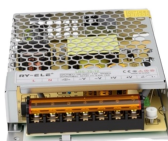

- A Radius Corner Tray Connector is a type of cable tray accessory used to create smooth, curved turns at 90-degree angles in a cable tray system.
- It helps change the direction of the cable tray without ...