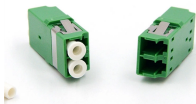

GDR Telecom Site Energy Systems

Cable tray corner 6

Cable tray corner 6

Shop FLEXTRAY™, Corner Radius Kit, Steel, Black Powder Coat, 6 In. Radius, 6 In. H By B-Line (Eaton) (FTACRS-6BLE) At Graybar, Your Trusted Resource For Cable Tray Fittings And Other B ...

The nVent CADDY Wire Basket Tray Radius Corner Splice is a simple and effective solution for creating intersections in cable tray runs.

As a less-expensive alternative to conduit, a stronger alternative than wire basket, and superior to generic tray, Snap Track saves on labor and reduces total installed costs.

The nVent CADDY WBT Performance Tray Corner Splice is used to splice sections of cable tray into a "T" configuration. Each kit includes two 90-degree splice bars and eight sets of the nVent CADDY ...

The nVent CADDY WBT Performance Cable Tray Radius Corner Splice provides a soft 90-degree with a bottom filler to bridge space during the tray configuration. Also known as: RADIUSCRNSPL4, ...

- A Radius Corner Tray Connector is a type of cable tray accessory used to create smooth, curved turns at 90-degree angles in a cable tray system.
- It helps change the direction of the cable tray without ...