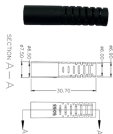

GDR Telecom Site Energy Systems

Cable tray crack repair

Cable tray crack repair

Learn about crucial safety issues for cable trays during installation, repair, and maintenance. Protect your team with essential precautions and best ...

Improper Support and Fixing: Insufficient or loose brackets, hangers or supports may allow trays to vibrate or shift, risking cable damage. Adhere strictly to load tables and support spacing ...

Here we introduce various types of faults that may occur in cable trays and their solutions in details, hoping we can help you in some way.