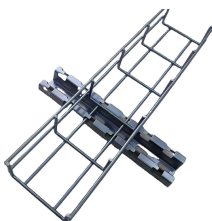

Unlike standard desk cable management, our upgraded 3" extension clamps offer excellent compatibility with thicker table tops. Equipped with non-slip pads, they fit securely without causing scratches, ...