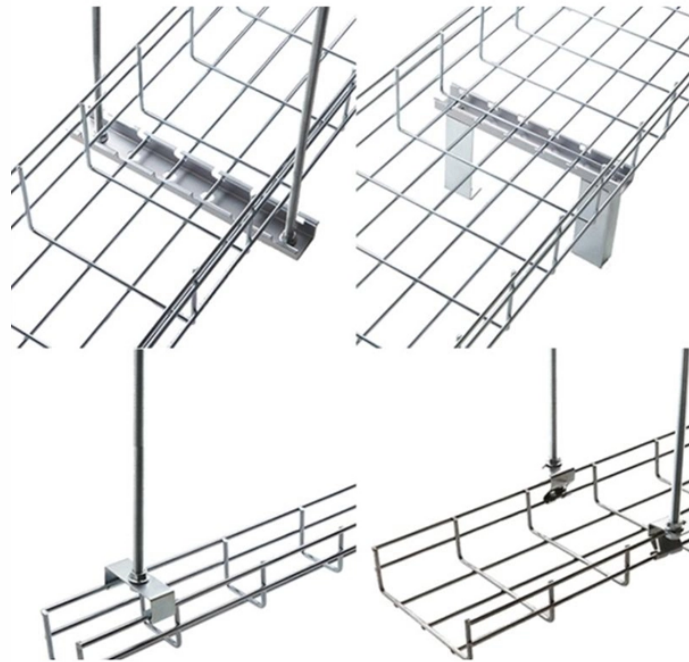

GDR Telecom Site Energy Systems

Cable tray double top

Cable tray double top

Aluminum ladder cable trays benefit from being lightweight and resistant to corrosion. They work in many settings and are easy to install and maintain. Choosing US Tray ladder cable tray solutions can ...

Choose from our selection of cable trays, including over 850 products in a wide range of styles and sizes. Same and Next Day Delivery.

This under-desk cable management tray offers a flexible and efficient solution to declutter your workspace. With its multi-model design, the 2 included trays can be combined to create longer, ...

Tripp Lite's wire mesh Cable Tray System accommodates copper network cables, A/V cables and lightweight cables/cable bundles to reduce cable clutter in data centers, server rooms and other IT ...

A cable tray system is used to support insulated electrical cables used for power distribution, control, and communication. Cable trays are used as an alternative to open wiring or electrical conduit ...

Unlike standard desk cable management, our upgraded 3" extension clamps offer excellent compatibility with thicker table tops. Equipped with non-slip pads, they ...

This guide breaks down clamp vs. screw mounting, mesh vs. solid builds, and expandable vs. fixed sizes so you can confidently pick the best cable management tray for your exact workspace without ...