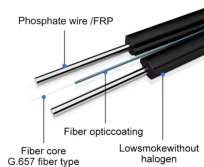

To guarantee the secure securing of wires and the tray itself, this capacity is necessary. The open-sided construction of cable trays improves air circulation, lowering the possibility of cables overheating and ...