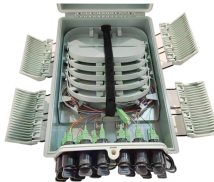

Remarks: Riveting formation between the rung and side rail, with the characteristics of high intension and corrosion resistant, suit for the laying of power cable.

In summary, Heavy duty cable trays are suitable for any space that requires cable organization and management, making them a versatile solution for a variety of applications.