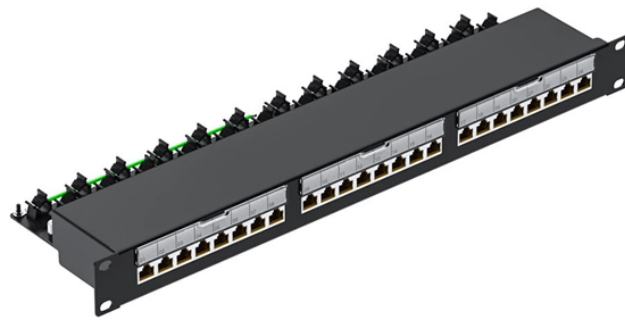

## Cable tray elbow 50x50

## Cable tray elbow 50x50

The 50×50 cable tray offers a compact and reliable solution for organizing and supporting cables. Its durable structure makes it ideal for use in small to medium-sized installations.

Depth (D): 1.2mm, 1.5mm, 2.0mm. Material: Mild steel sheet / PO steel sheet. Constructed Type: MIG welding. er coating / Hot Horizontal Elbow.

Fast installation with dependable support. Everything you need to build a cable management system, including Cablofil wire mesh cable tray, ladder cable tray, prefab assemblies for brand circuit wiring, ...

Shop high-quality 50mm cable trays from reliable suppliers. Durable, galvanized steel for various wiring needs. Perfect for data centers and infrastructure projects.

Remarks: Riveting formation between the rung and side rail, with the characteristics of high intension and corrosion resistant, suit for the laying of power cable.