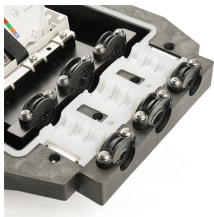

## Cable tray elbow manufacturer supplies

Learn more about the different cable trays and fittings used in cable systems and how Selco Manufacturing can help you find the right products for your project requirements.

Ensure your cable tray solution is designed for your application, with our vast range of ladder tray fittings. Choose from the following: Horizontal elbows, Vertical elbows, Tees, Reducers, Cross ...

TechLine Mfg. manufactures long radius elbow fittings to enhance ease of use for Snap Track cable tray systems. These are available in vertical inside, vertical outside and horizontal configurations.

Our cable tray systems meet or exceed all the NEMA, UL, CTI, and CSA standards and are utilized in nearly every industry. All cable tray suppliers are not the same.

Cablofil is the global gold standard for total cable management. Explore the one-stop shop for innovative, fast, and dependable cable management systems including wire mesh tray, ladder cable ...