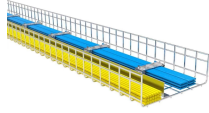

## Cable tray external wall bracket

Cable Runway Wall Angle Support fastens ladder rack to a wall or other flat surface. This Wall Angle Support, LWASK24BLK item fits 24.00 with a material of Steel color Black.

Install a cable tray on a wall or the frame of a cable channel. Also available for 8" (20.3-cm), and 12" (30.4-cm) lengths. . Patented design, secures tray without nuts and bolts.

Discover cable tray supports at TechLine Mfg. Choose from hangers, brackets, and clamps for your needs. Contact us today for custom or standard-sized brackets!