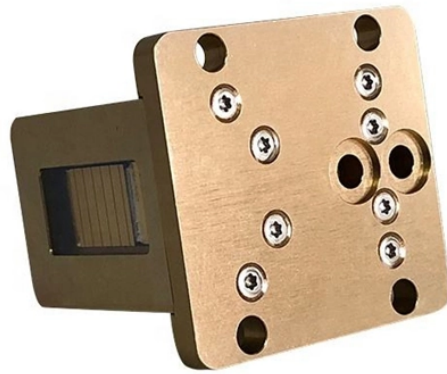

## Cable tray fixed elbow

## Cable tray fixed elbow

TechLine Mfg. manufactures long radius elbow fittings to enhance ease of use for Snap Track cable tray systems. These are available in vertical inside, vertical outside and horizontal configurations.

The nVent CADDY Wire Basket Tray PreForm Elbow 90° is a precision-engineered solution designed to streamline cable tray installations when a directional change is needed. With its pre-galvanized steel ...

The nVent CADDY Wire Basket Tray PreForm Elbow 90° is a precision ...

Shop for Cable Tray - Bends at Rexel 90° Horizontal Elbow, Aluminum, 12" Bend Radius, Use with 12" Wide Cable Tray