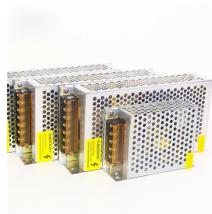

Cable tray length is selected based on the load to be supported, the distance between the supports (also referred to as the span), and handling and installation constraints.