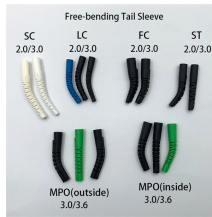

Cable tray guy wire clamps

Cable tray guy wire clamps

Two-piece bracket attaches to 3/8" (9.5mm) wide x 1 1/2" (38.1mm) or 3/8" (9.5mm) wide x 2" (50.8mm) ladder rack rail. Bracket halves slide into position and clamp together on the ladder rack rail, which ...

These are the most corrosion-resistant tray systems we offer for routing cable and hose in configurations such as curves, slopes, and tees. Cut, bend, and connect the wire mesh trays.

Amazon : cable tray clamp 2 Pack Cable Management Under Desk Tray, Xpatee 27.6" No Drill Open Slots Cable Management Tray, Cord Wire Organizer Box with Clamp for Table ...

Provides a 12 inch clearance from the pole and is fastened with two 5/8 inch mounting bolts. Clamp plates are reversible to accept a wide range of messenger diameters.

QWORK 1/2" Wire Rope Clamp Clip M12, 20 Pack Large U Bolt Saddle Guy Fastener, 304 Stainless Steel Fastener Cable Clamps, Connect 2 Layers of Wire to Form a Loop

For use in telecom applications. It has a tinned finished and used with a #6 solid conductor. Category: Guy Wire Clamps. SSSC2 - Standing seam clamps are designed for a variety of metal roofing ...

MSI H-J25088.1 5/8" Straight Suspension Clamp, with Flat Keeper Plate, is used with through bolts to serve as clamping member. This Flat 3-hole clamp securely grips messenger strand to pole, it uses a ...