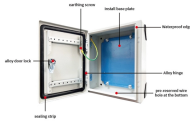

Explore a detailed compilation of HS Codes or HSN Codes for cable trays, accompanied by their corresponding GST rates, providing valuable information for those navigating the world of ...