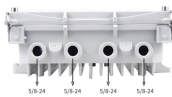

It details the applicable specifications, health and safety considerations, installation procedures, responsibilities of roles like the project manager and foreman, required manpower and equipment, ...