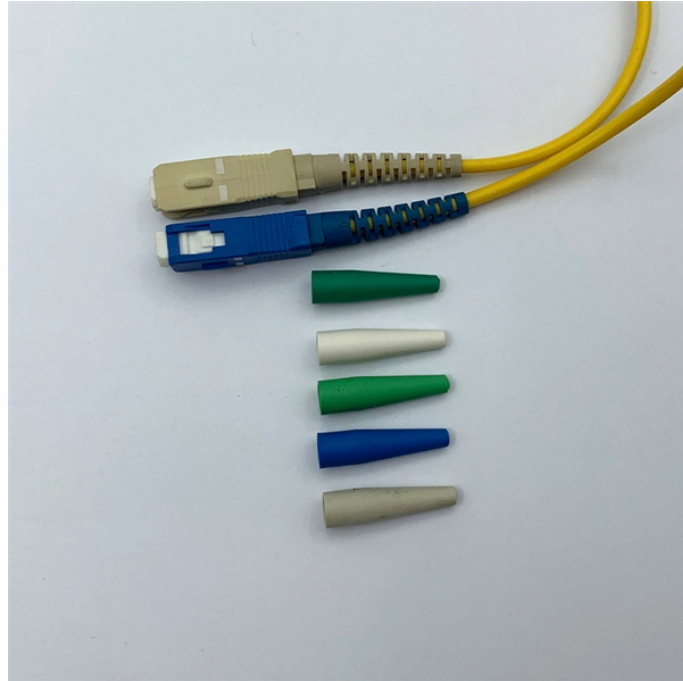

Cable tray laying pulley device

Cable tray laying pulley device

Explore iTOOLco's cable tray rollers, designed for efficient installation and compatibility with various construction substrates. Enhance your cable management system today.

Adjustable Clamp Stainless Steel Cable Tray Roller with Use Tool for Construction Site, Efficient and Non Damaging Cable Laying, suitable for inner tracks and corners

When wiring across trays, conduits, or outdoor layouts, choosing the right cable roller can prevent wear, guide wires smoothly, and speed up installation. This guide highlights five top options ...

Shop Greenlee tools line of tray rollers designed specifically to make electricians' jobs easier.

The right cable rollers streamline wiring projects by guiding cables along trays, reducing wear, and saving time. This article highlights five top-rated options that fit typical American electrical and ...

Cable guide roller provide smooth operations and prevents wire snags. Adjustable clamp designs allows for easy operations and tightness control. The clip can open and clamp, open it, lay ...

Contact Us