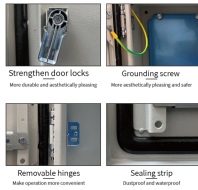

GDR Telecom Site Energy Systems

Cable tray main tray

Cable tray main tray

These trays mount on walls, overhead, or under floors in whole-facility installations, and they're ideal for hiding cable in spaces without paneled ceilings. Wire mesh cable trays install as systems, with ...

Discover the essential guide to cable tray systems. Learn about ladder, trough, and wire mesh types, key components, and expert installation tips for safe and organized cable management.

Get cable management trays that protect your workspace and prevent tripping hazards. Find models suitable for different desk thicknesses with secure mounting.

Cable tray length is selected based on the load to be supported, the distance between the supports (also referred to as the span), and handling and installation constraints.

Welded aluminum I-beam ladder cable trays are a core solution and an iconic design in the cable tray industry. The I-beam design is the most common cable tray construction. Our aluminum, I-beam ...