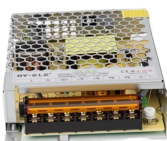

Usually, it has another section that encloses the cables within the tray called a “cover” or “lidding” section. That is, it covers the top section of the ...