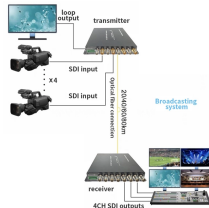

Discover Launch 3 Telecom's selection of cable tray blind ends and end-plates closing off tray runs, improving safety, and ensuring completed cable management systems in telecom and electrical ...

Cable tray length is selected based on the load to be supported, the distance between the supports (also referred to as the span), and handling and installation constraints.

Cable Tray and Cord Reels Precision engineered. Constructed from high-quality welded steel wire, Cablofil® Wire Mesh Cable Tray is the result of decades of research and over 94,000 miles of ...