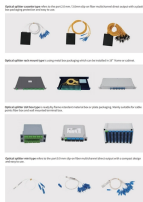

Cable Tray ABW4SB-3 Barrier Strip, 3 m L x 4 in H, For Use With Aluminum Cable T...

TechLine Mfg. manufactures long radius elbow fittings to enhance ease of use for Snap Track cable tray systems. These are available in vertical inside, vertical outside and horizontal configurations.

These cable tray fittings and accessories are essential for the seamless installation of an integrated cable management system, allowing for functions such as widening, heightening, connecting, and ...

They include elbows, tees, reducers, risers, crosses, and drops engineered to maintain cable bending radius and system continuity. High-precision fabrication ensures structural strength, seamless cable ...

Cut, bend, and connect the wire mesh trays to route cable and hose in configurations such as curves, slopes, and tees. They are a lightweight option for organizing bundles of cable and hose while ...

Factory Direct Customized Angle Cable Tray Elbows (45°/90°) Adjustable Steel Non-Standard Branch Layout Designs Custom Sales