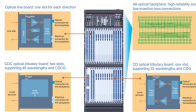

## Cable tray single w double w

WBT's shaped crosswires eliminate cable stress by increasing the support of the cabling, yet still offers the same functionality of wire tray to cut and configure, and utilizes the same splicing and mounting ...