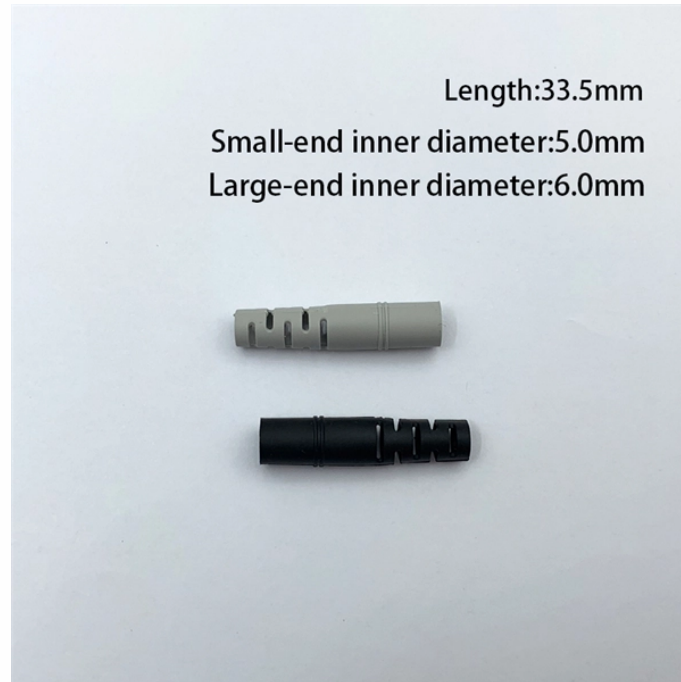

## Cable tray specifications direct sales

## Cable tray specifications direct sales

Explore standard sizes by tray type, understand width and depth limits, and see how to calculate and choose compliant cable tray sizes for real projects.

The drawings which constitute a part of these specifications indicate the general route of the cable tray systems. Data presented on these drawings is as accurate as preliminary surveys and planning can ...

Cable tray length is selected based on the load to be supported, the distance between the supports (also referred to as the span), and handling and installation constraints.

Whether you need tray cable specifications, diameter charts, or assistance finding the right cable size, OmniCable is your trusted distributor for durable, reliable tray cable solutions.