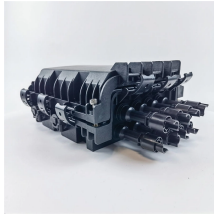

## Cable tray support 300

Cablofil Pre-Galvanised Steel Wire Cable Tray Support Rail 300mm REF. CM013300 EAN. 3599070133000

These special heavy duty tray hold down cable tray clamps and expansion guides are ideal for fastening tray to C-Channels and beams, such as those found on bridges.

Compare Cablofil Ventilated Cable Tray Cover, Cablofil, CVN 300 PG Ventilated Cable Tray Cover, 12in Wide, 3.3ft Long, Cablo CVN 300PG. 1 pkg = (3) 3.3ft Covers for (1) 10ft Tray Item #: 0670395 CAT ...

Order Cablofil Cable Tray Support, Steel, Length 12 In, FASP300PG at Zoro . ...

Order Cablofil Cable Tray Support, Steel, Length 12 In, FASP300PG at Zoro . Great prices & free shipping on orders over \$50 when you sign in or sign up for an account.

Legrand wire and cable management solutions including wire mesh trays, cable trays, and reels. Discover flexible, adaptable, cost-effective solutions.

This L-shaped bracket allows you to mount sections of cable tray along the wall of ...