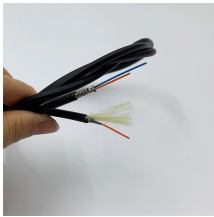

GDR Telecom Site Energy Systems

Cable tray tail cap

Cable tray tail cap

These rubber caps are suitable to use with zinc wire mesh cable trays. This wire mesh cable tray rubber cap is constructed of durable, weather and chemical resistant steel to deliver high durability, ...

Quest offers rubber end caps for covering terminated/jagged cut ends of cable tray. Not only does it make the trays look professional, but it also protects the installers from cuts and unnecessary harm.

Description End Cap End caps close off terminal ends of a straight channel or transitional fitting to protect cables and provide a finished look.

These are the most corrosion-resistant tray systems we offer for routing cable and hose in configurations such as curves, slopes, and tees. Cut, bend, and connect the wire mesh trays.

NavePoint Wire Mesh Cable Tray Rubber Cap is the ideal solution for neatly routing and organizing cable. It offers the perfect solution for mounting and securing wire mesh cable tray to the ceiling or floor.