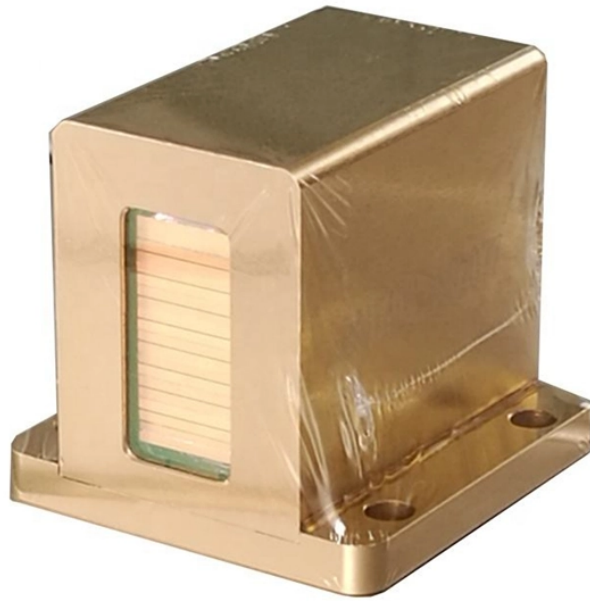

Cable tray vertical elbow accessories

Overview

Choose from our selection of cable tray accessories, including cable and hose trays, steel formable cable and hose trays, and more. In stock and ready to ship.

Cable tray vertical elbow accessories

Cable tray accessories, including horizontal elbows, vertical elbows, and straight connectors, are essential components for efficient and secure cable tray installations in various industrial and ...

Discover our 90° Vertical Elbow for cable tray systems. Contact us today for availabilities and receive a quote. Fast shipping guaranteed.

Refers to the approximate height of a cable tray used for specifying. Selecting a specific height will show cable trays with that height, as well as cable tray accessories compatible with that height.

Selecting the right cable tray accessories is crucial for the safety, stability, and ease of maintenance of any electrical system. This article provides a comprehensive guide on the different ...

Cable Tray, 2" Depth x 4" Width x 10" Section, Material: Carbon Steel. Finish: Electroplated Zinc.