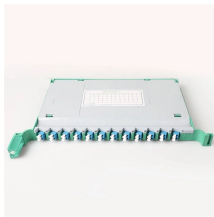

## Cable tray vertical support accessories

Looking for a Caddy Page? Visit [nvent /caddy](https://nvent.com/caddy).

Trof - Vertical Supports Vertical support brackets are designed for supporting vertical cable tray runs Using threaded rod. They can either be bolted directly onto coupler plates at splices points or bolted ...

Hubbell's NEXTFRAME® Ladder Tray is the effective and widely used cable runway that supports and delivers bundles of cable between cabinets, racks, and closets, along walls, and suspended from ...

In addition to the covers, optional accessories in various materials and coatings are available to supplement the cable support system, e.g. gutter connectors, connecting plates, separating strips ...

Cable Runway Wall Angle Support fastens ladder rack to a wall or other flat surface. This Wall Angle Support, LWASK24BLK item fits 24.00 with a material of Steel color Black.

Refers to the approximate height of a cable tray used for specifying. Selecting a specific height will show cable trays with that height, as well as cable tray accessories compatible with that height.