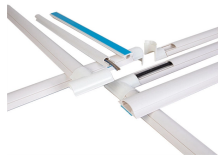

Cable tray with downward opening and oblique tee

Cable tray with downward opening and oblique tee

Refers to the approximate height of a cable tray used for specifying. Selecting a specific height will show cable trays with that height, as well as cable tray accessories compatible with that height.

The tray can be cut and bent to the needs of the installer on the jobsite, allowing cable runs to be adjusted as needed. The wide range of sizes offered makes Flextray a great choice for everything ...

This rigid fitting maintains the structural integrity and load capacity of the cable tray system while facilitating cable routing around corners, obstacles, or layout requirements.

Cable Tray Systems Guide HUBBELL Hubbell Wiring Device-Kellems and Hubbell Premise Wiring are divisions of Hubbell Incorporated, a U.S. headquartered manufacturer with over 130 years of ...

We offer a range of cable crossovers and tees, available in both equal and unequal measures, for light, medium, and heavy duty cable tray systems in widths of ...

Downward corner vertical equal diameter tee XQJ-C-03G Home / Cable Tray System / Cable Tray Accessories / Downward corner vertical equal diameter tee XQJ-C-03G Cable Tray Accessories, ...