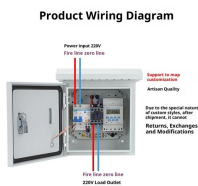

These tray systems allow excellent ventilation and prevent sagging while routing. They support up to 280 lbs. per foot (based on a tray support, such as hanging clamps or a hanging bar, every 8 feet). ...