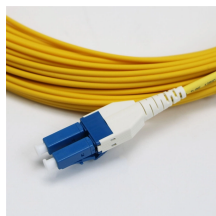

Used for safely and securely mounting cable trays, our RTS Roof Cable Tray Supports (H-Stands) are available in a variety of configurations for numerous applications.