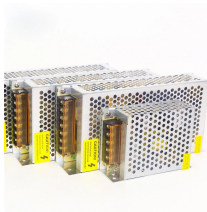

## Cable trays for cable routing

Cable tray systems are the perfect solution for running large quantities of power or data cables overhead or under-floor. Also known as baskets, trunking, or cable ladders, these systems are designed to ...

From heavy power cable pathways on oil drilling platforms to data center cabling, explore the cable tray that's strong yet easy to install. Fast installation with dependable support.

The Wire Basket Overhead Cable Tray Routing System is a robust cable management solution that optimizes system reliability, space utilization and scalability. It provides speed of deployment, ...

What Are Wire Cable Trays? Wire cable trays, or cable management trays, are open-bottom or mesh supports used to route and organize power cords, data cables, and fiber throughout a facility. Unlike ...