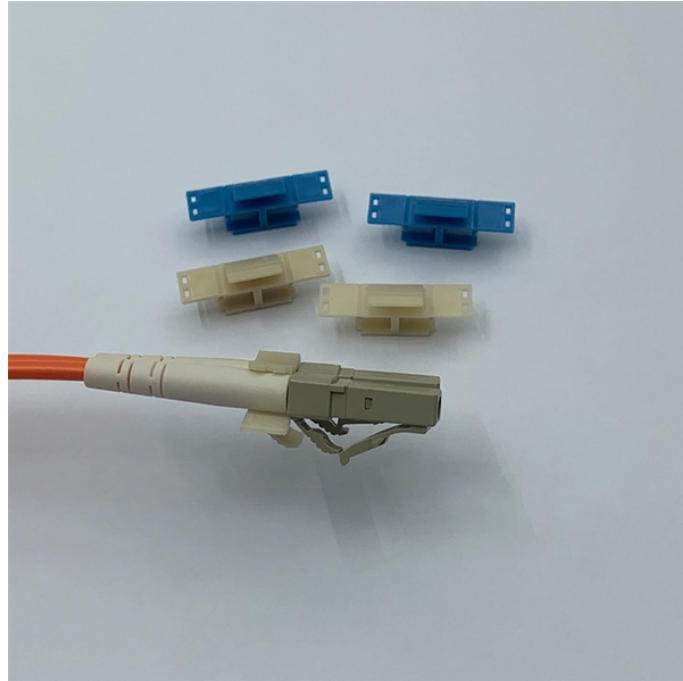

Cable trays for cross-bridges

Cable trays for cross-bridges

The nVent CADDY Wire Basket Tray System is an industry leading continuous pathway support solution for today's high-performance cabling systems. Highly engineered features help ensure a secure ...

Submittals for cable ladder and tray Eaton's submittal builder tool for B-Line series cable ladder and tray allows you to easily filter, select and download straight section, fitting and accessory submittals.

WBT's shaped crosswires eliminate cable stress by increasing the support of the cabling, yet still offers the same functionality of wire tray to cut and configure, and utilizes the same splicing and mounting ...

Cable Tray and Cord Reels Precision engineered. Constructed from high-quality welded steel wire, Cablofil® Wire Mesh Cable Tray is the result of decades of research and over 94,000 miles of ...

Choose from a wide array of cable tray products designed by MonoSystems, the leader in cable management equipment.