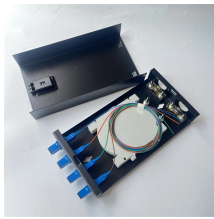

Cable trays for laying power lines

Cable trays for laying power lines

A cable tray system is used to support insulated electrical cables used for power distribution, control, and communication. Cable trays are used as an alternative to open wiring or electrical conduit ...

From heavy power cable pathways on oil drilling platforms to data center cabling, explore the cable tray that's strong yet easy to install. Fast installation with dependable support.

Our wind certification report provides you with list of acceptable B-Line series cable tray supports, fittings and covers based off of the environmental conditions, cable loading, and type of cable tray in your ...

Types of Cable Trays and Sizes Explore various cable tray types and sizes for electrical installations. Learn about ladder, perforated, solid-bottom, wire mesh, and channel trays in this complete guide.