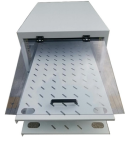

Cable trays for laying power lines

Cable trays for laying power lines

A cable tray system is used to support insulated electrical cables used for power distribution, control, and communication. Cable trays are used as an alternative to open wiring or electrical conduit ...

From heavy power cable pathways on oil drilling platforms to data center cabling, explore the cable tray that's strong yet easy to install. Fast installation with dependable support.

Our wind certification report provides you with list of acceptable B-Line series cable tray supports, fittings and covers based off of the environmental conditions, cable loading, and type of cable tray in your ...