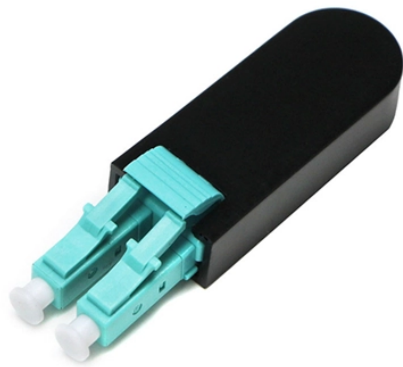

Cable trays for laying power lines

Cable trays for laying power lines

A cable tray system is used to support insulated electrical cables used for power distribution, control, and communication. Cable trays are used as an alternative to open wiring or electrical conduit ...

From heavy power cable pathways on oil drilling platforms to data center cabling, explore the cable tray that's strong yet easy to install. Fast installation with dependable support.

Our wind certification report provides you with list of acceptable B-Line series cable tray supports, fittings and covers based off of the environmental conditions, cable loading, and type of cable tray in your ...

Snap Track ventilated aluminum cable tray for power generation, utility-scale solar BOS, substations, and battery energy storage. 40-60% labor savings vs conduit.

MP Husky manufacturers Cable Tray Systems, Cable Bus System, Wire Mesh/Wire, Cable Tray, & Cable Management Systems. Our cable support systems & power distribution are CSA UL NEMA ...