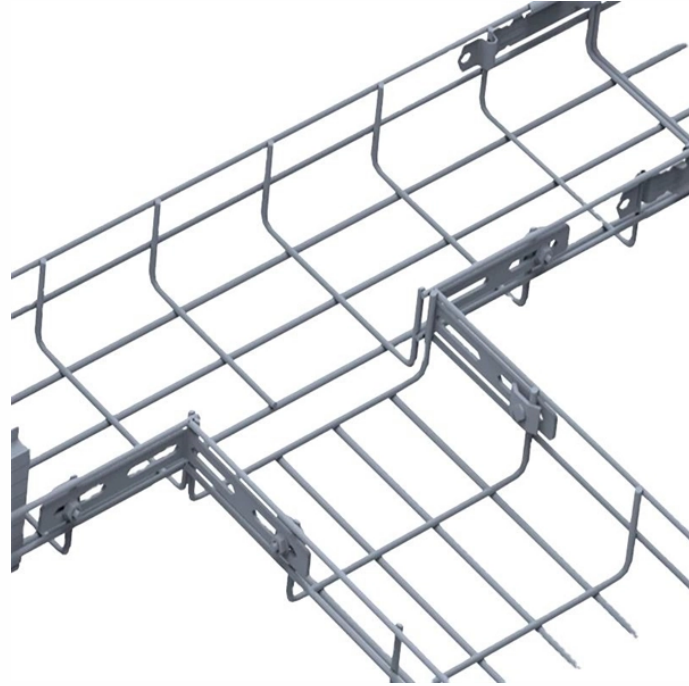

Cable trays for road lighting

Cable trays for road lighting

At Shielden, we provide ladder cable trays, perforated trays, wire mesh trays, solid bottom trays, and channel trays to meet various installation requirements. Whether you need a heavy-duty industrial ...

Compare CF54/150EZ Wire Mesh Cable Tray, 12.09 in D Loading, 120 in L x 2 in W, Steel MFR #:81 UPC:800388000292 Item #:22135

Learn the essential measures for installing and maintaining cable trays on lower decks in public passageways or over roads to ensure safety and reliability. Find key guidelines and best ...

Build a cable management system with Cablofil wire mesh cable tray, ladder cable tray, prefab assemblies for branch circuit wiring, fasteners, and accessories.

There are a large number of cable tray fittings that are made compatible with each type of tray. These fittings help in maintaining support of the cable tray system. Shop Graybar's collection of cable tray ...

Raceways, conduit, and cable trays are an essential part of any infrastructure that relies on electricity. This article will discuss types of raceways, conduits, and cable trays, as well as the different ...