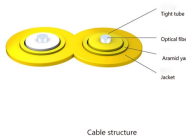

Cable tray length is selected based on the load to be supported, the distance between the supports (also referred to as the span), and handling and installation constraints.

A. Install cable trays as indicated: Installation shall be in accordance with equipment manufacturer's instructions, and with recognized industry practices to ensure that cable tray equipment comply with ...

Install cable trays as a complete system, including fasteners, hold-down clips, support systems, barrier strips, adjustable horizontal and vertical splice plates, elbows, reducers, tees, crosses, cable ...

When fitting cable trays and their accessories, the products are cut on site to create changes of direction, adjust sections, etc. Damage can also occur during handling; as a result, both the ...

Provide fixed cabling pathways (cable tray or conduit) to the MER and to adjacent TR/TE spaces within the same floor. Cabling pathways to be sized based upon the cable requirements and a 50% ...