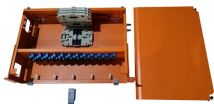

iszo 2.5G media converter transceiver offers lightning-fast, full-duplex/half-duplex Ethernet capabilities, allowing for smooth and reliable data transmission. Plus, with its self-contained TTL port, this ...