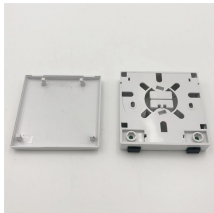

Cameroon Industrial switch Cameroon Cisco SFP-10/25G-LR-I Compatible SFP28 10/25GBASE-LR Dual-rate 1310nm 10km DOM Duplex LC/UPC SMF Optical Transceiver Module (Industrial)