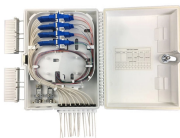

Can the core switch be connected to the external network

Can the core switch be connected to the external network

The core switches are connected to every switch in the aggregation layer, enabling multipath traffic flow optimization. An example of the Clos topology is shown in Fig. 14.5.

In computer networks, switches are critical devices that manage the flow of data between devices in a local area network (LAN). Acting as central connection points, switches help efficiently ...

This type of switch also handles external network traffic. The core-type layer is made up of multiple core switches that operate at high speeds. Network aggregation switches, on the other ...