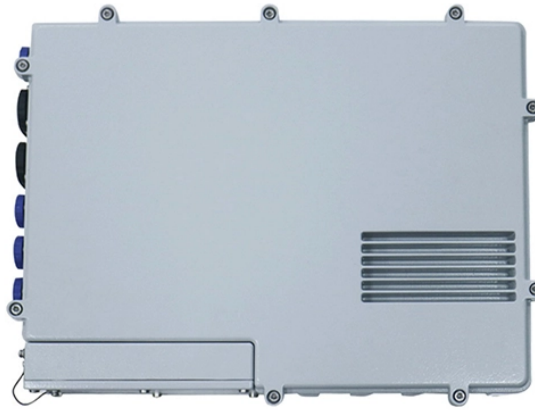

Canada Fully Automated Cable Trays