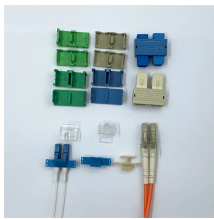

Browse IP65 enclosures from Bison Profab for superior dust-tight and water-resistant protection. Read about IP65 standards and suitable enclosure solutions.