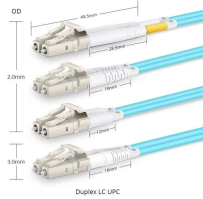

## Canada pole connector box

## Canada pole connector box

Designed for electricians, utility contractors, and line crews, our components meet Canadian utility and CSA standards for pole mounting, guying, and conductor support.

We supply high-quality durable pole line hardware for overhead cable laying operations.

Designed to work with the Scepter JBox, the Pole Mount Kit makes installing the Scepter JBox onto utility power poles simple. Suitable for both indoor and outdoor use, the kits come in both galvanized ...

From electrical safety to efficiency, discover a wide assortment of essential electrical components to power up your space!

Oyvin 3 Pole Electrical Junction Box IP68 Waterproof, UL Certified M20 Wire Connector for 5-12mm Wire Range, Flame Retardant 3 Pin Outdoor Junction Box Connector for Repairing Extension Cord ...