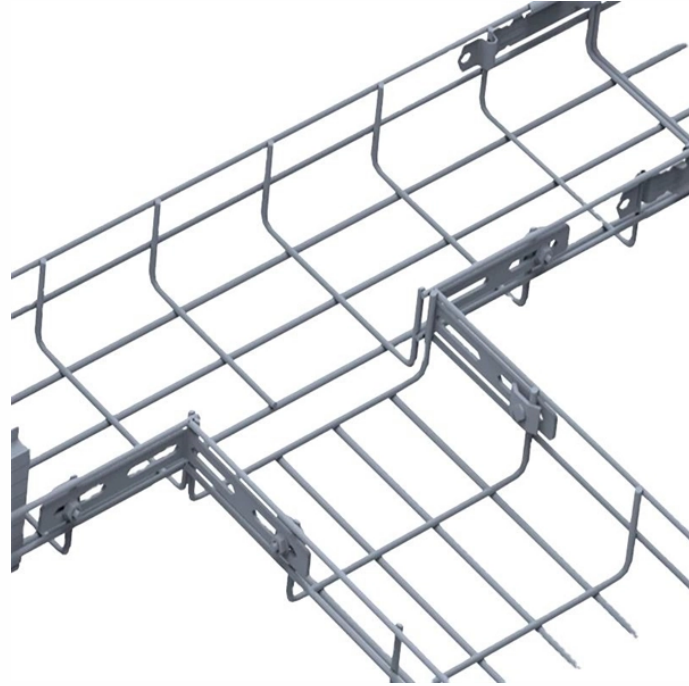

## Canada pole connector box

## Canada pole connector box

Designed for electricians, utility contractors, and line crews, our components meet Canadian utility and CSA standards for pole mounting, guying, and conductor support.

We supply high-quality durable pole line hardware for overhead cable laying operations.

Designed to work with the Scepter JBox, the Pole Mount Kit makes installing the Scepter JBox onto utility power poles simple. Suitable for both indoor and outdoor use, the kits come in both galvanized ...