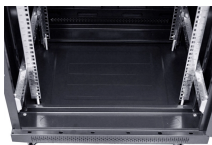

Oyvin 3 Pole Electrical Junction Box IP68 Waterproof, UL Certified M20 Wire Connector for 5-12mm Wire Range, Flame Retardant 3 Pin Outdoor Junction Box Connector for Repairing Extension Cord ...