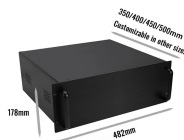

Cable trays and baskets are designed to help support and route cable bundles in an organized manner along ceilings or walls. Shop for cable tray systems now.