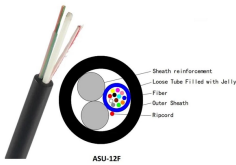

There are many different shapes and sizes of electrical boxes, so figuring out which type you need is key. Luckily, the shape of the electrical box can help determine what it's used for.

Home Wiring Devices GFCI Devices Temporary Power Distribution Boxes/Carts 8 items EATON EATON RhinoBox™ RB300AE Automatic Temporary Power Center With Breaker and GFCI ...

Shop for Boxes & Enclosures from Nedco where contractors and project managers can find the electrical Boxes & Enclosures products they need for their projects.

This sturdy and reliable box is built to provide you with safe and efficient power distribution, whether you're on a job site, hosting an event, or dealing with a power outage.