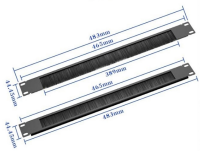

The Power Distribution Box (PDB) provides power to the Access Floor Modules and/or Secondary Distribution Boxes via Single Port Extender Cables. Modular metallic connectors are rated for use on ...

The power is then broken down into useable, 20 amp, 125 volt twist-lock outlets for jobsite related equipment. This unit has weather-resistant covers, making it perfect for both indoor and outdoor use. ...