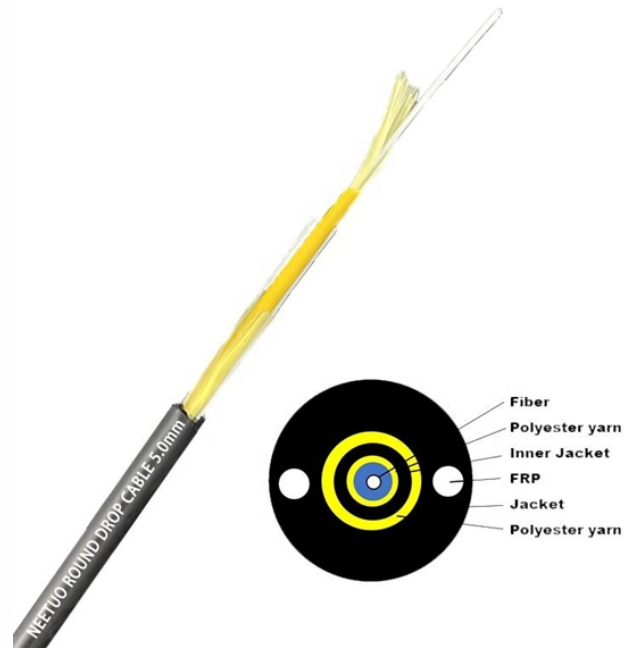

Canadian Power Distribution Box Seller

Canadian Power Distribution Box Seller

Power Distribution Box, 110V High Current Wall Mount Electrical Box with NEMA 5-20 Power Outlet Pane, IP54 Electrical Breaker Socket Distribution Box for Construction Sites, workshops and Factories