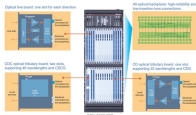

In a building or industrial facility, a cable tray is a structural system created to hold and arrange different kinds of electrical cables and wires. It is made up of a network of connected metallic or non-metallic ...