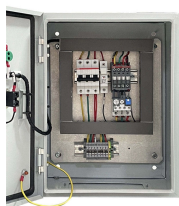

The distribution box is used as a termination point for the feeder cable to connect ...