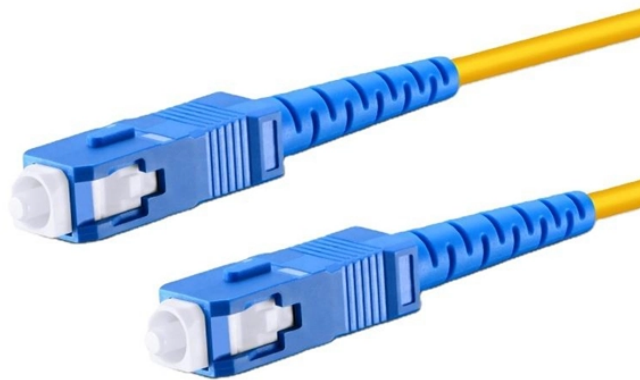

# **Carrier s In-Home Optical Distribution Box**

The distribution box is used as a termination point for the feeder cable to connect with drop cable in FTTx communication network system. The fiber fixing, splitting, splicing and jumper can be done in ...

CommScope wall boxes offer efficient fiber connectivity. Easy installation, versatile sizes, and superior cable management.

MTeH MINI finds its application as a floor or a main fiber distribution box in apartment buildings /MDUs or single-family houses. It supports all cable applications (riser cables, buffered tubes, microtubes ...

Fiber distribution box is made of high-strength engineering plastics, anti-UV, anti-aging ability. The distribution box is sealed adopts buckle + two screw type structural seals, and the left and right ...