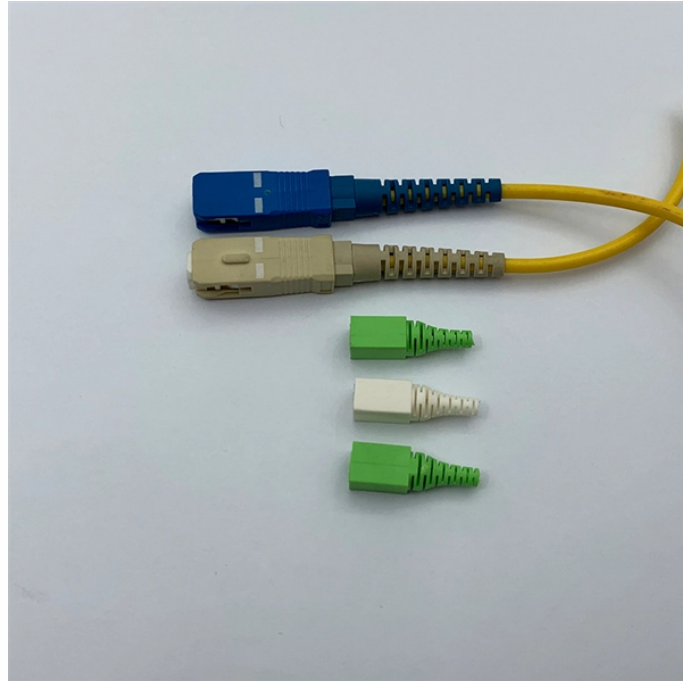

Category 24 Network patch panels

Category 24 Network patch panels

With its slim 0.5U installation height, this rack-mount patch panel from Intellinet Network Solutions combines solid and reliable terminations with a space-saving form factor. The numbered and labeled ...

Specifications: PoE+-compliant 24-port patch panel manages and organizes Cat6 data/power cable connections in your high-density network.

Optimize your network's performance with ICC's 24-Port CAT6 Patch Panel, designed for high-speed Gigabit Ethernet applications. Built with durable 16-gauge cold-rolled steel, this patch panel ensures ...

24- and 48-port TechChoice® patch panels are available in the traditional multi-port panel format with 6-port modules for Cat6 and Cat5e. Patch panel kits are also available to support individual keystone ...