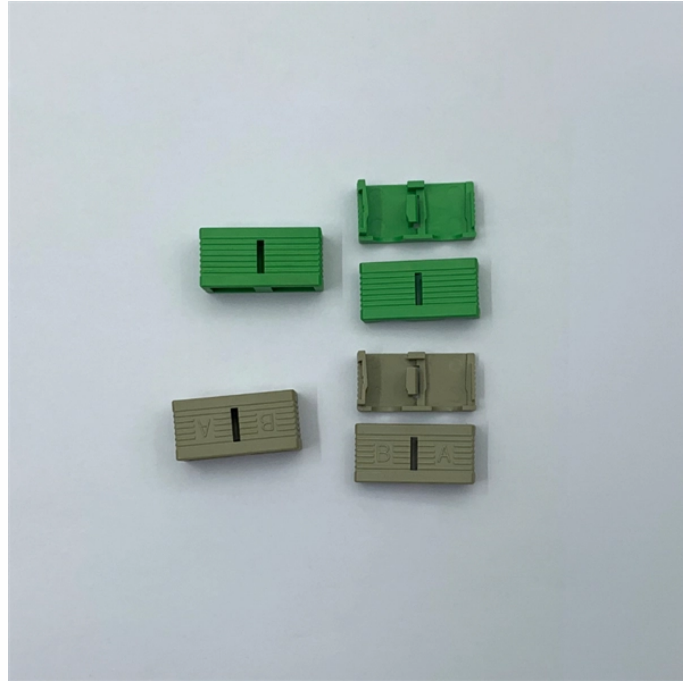

## Central Asia Communication Cable Management Frame

## Central Asia Communication Cable Management Frame

One of the unsung heroes enabling smooth, high-speed communication is the Optical Distribution Frame (ODF). Specifically, Huawei's ODF solutions have become a benchmark for ...

The Central Asian cable trays market is positioned at a critical juncture, shaped by the confluence of regional infrastructure modernization, energy transition imperatives, and strategic ...

Cable ducting channel manufactured from 100 % recycled composite (polypropylene) with a solid non-slip KTL-coated ductile iron cover. The covers have been designed with pre-fitted removable steel ...