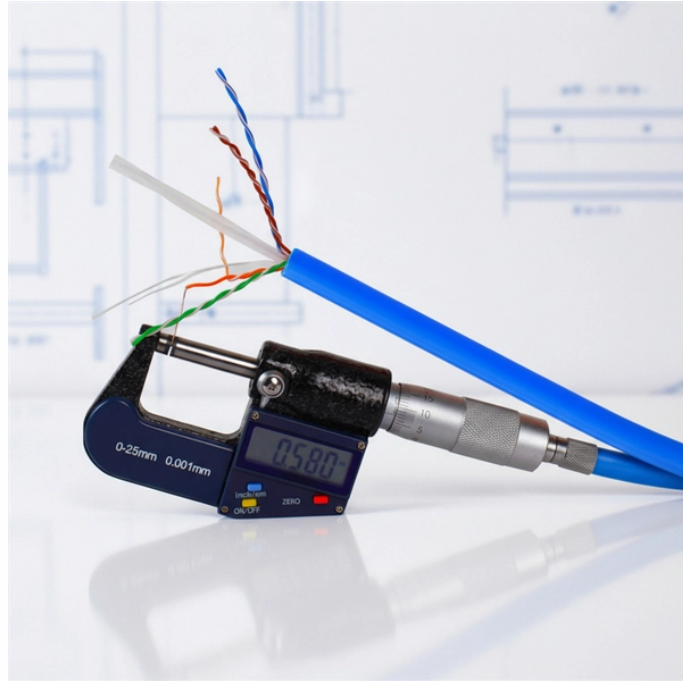

GDR Telecom Site Energy Systems

Central Asian mesh cable trays available for immediate sale

Central Asian mesh cable trays available for immediate sale

Our range of steel ladder cable trays are manufactured using mild steel, stainless steel and aluminum which are in compliance to various international standards and specifications.

Liaocheng Zhongli Electric Equipment Co., Ltd. is a leading cable tray manufacturer in China, boasting a modern production base covering 20,000 square meters and employing over 100 skilled workers.

Discover wire mesh cable trays with CE certification, hot-dip galvanized steel for durable cable management in industrial & data center applications.

JLH Electric offers complete line of metal and PVC cable trays including cable trunking, cable ladder, perforated cable tray, wire mesh cable tray, strut channel, and cable tray fittings ensure ...

NewReach offers a wide variety of customizable cable trays designed to meet your specific needs. All our products are ISO certified and have undergone strict quality control measures, ensuring they ...

Our company develops GI Galvanized Perforated Cable Tray which are widely preferred for cable distribution throughout the building complexes. These are made from the finest stainless steel metal ...

1. The weight of wire mesh cable tray are 1/5 of traditional cable trays, making them easier to install. 2. The open design allows continuous airflow, which prevents overheating and build-up of dust and ...