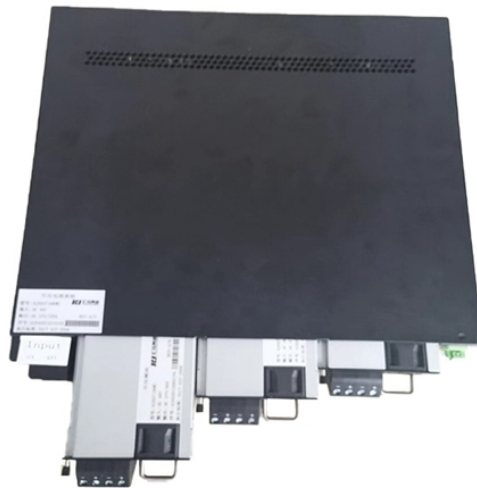

Central Europe-Bissau Intelligent PDU Control Board OEM Price

Overview

The range consists of four models offering various levels of power monitoring and power switching features, and can be manufactured as single, dual or 3-Phase with a choice of socket types and mains lead termination. This product is already in your quote request list. Our portfolio includes 19" and 10" PDUs, as well as vertical power strips, offering maximum flexibility for different rack layouts and space requirements. Leading Provider of PoE Products and Data Center Equipment, active and passive networking. iPower ACU is a 3rd generation of intelligent PDUs design to aid Data Centre power management. Remote power control, real-time energy metering, SNMP/Modbus integration. 0, Managed PDU, Monitored PDU, Metered PDU, Basic metered PDU, Basic PDU, ATS and accessories. Rack mountable 10 way 1U lockable IEC C13 horizontal outlet power distribution unit.

Central Europe-Bissau Intelligent PDU Control Board OEM Price

A centralized management software to globally manage all CLEVER intelligent PDUs in one interface. It can monitor and manage all the power data, operation status and rack environments for small and ...

Metered rack PDUs provide power usage data to support data center managers in making informed decisions about load balancing and proper IT sizing, thereby significantly reducing total cost of ...

OEM/ODM available. From basic reliable power distribution to advanced remote monitoring and switching capabilities, find the perfect match for your infrastructure. Network-grade power distribution ...

Our portfolio includes 19" and 10" PDUs, as well as vertical power strips, offering maximum flexibility for different rack layouts and space requirements.

A range of intelligent PDUs from Excel that allow you to monitor and manage and analyse your power usage remotely.