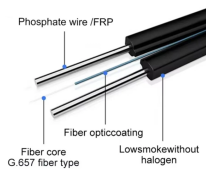

Ceramic ferrule fiber optic accessories

Ceramic ferrule fiber optic accessories

High-precision Fiber Optic Connectors and Zirconia Ceramic Ferrules for superior network termination. Shop widely used types (SC, LC, FC, ST) and termination kits suitable for Single-mode and Multi ...

PFP LC 1.25mm OD Multimode Ceramic Zirconia Ferrule Assemblies From \$1.85 Excluding Sales Tax Add to Cart

Our ferrules and sleeves are available in standard sizes and shapes configurations.

our ceramic machining technologies produce high-precision connector components for fiber optic communications systems, available both with custom and standard designs.

Our Standard Ferrules are typically used as sub-components within fiber optic connectors, but can also be integrated in various specialized applications. They are made of zirconia ceramic, which offers the ...

The ferrule and split sleeve manufactured by LongXing is of good performance of temperature, mechanical durability and anti-erosion and used in SC, FC, MU, LC and other fiber optic connectors

Our ferrules and sleeves are available in standard sizes and shapes configurations.