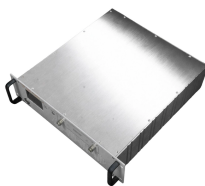

Our larger bore connectors accommodate our large-core fiber series and are ideal for optogenetics applications. Each connector package includes a fiber connector cap, crimp sleeve, and strain relief ...