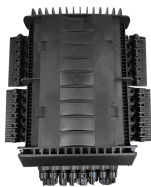

PFP LC 1.25mm OD Multimode Ceramic Zirconia Ferrule Assemblies From \$1.85 Excluding Sales Tax Add to Cart

Our ferrules and sleeves are available in standard sizes and shapes configurations.

our ceramic machining technologies produce high-precision connector components for fiber optic communications systems, available both with custom and standard designs.

PANDUIT® OPTICAM® Pre-Polished Fiber Optic Connectors are available in both ceramic and composite ferrule variants, offering flexibility in product choice in addition to the benefits of pre ...

LoRa handheld portable base station

The ferrule and split sleeve manufactured by LongXing is of good performance of temperature, mechanical durability and anti-erosion and used in SC, FC, MU, LC and other fiber optic connectors

Our ferrules and sleeves are available in standard sizes and shapes configurations.

Our larger bore connectors accommodate our large-core fiber series and are ideal for optogenetics applications. Each connector package includes a fiber connector cap, crimp sleeve, and strain relief ...