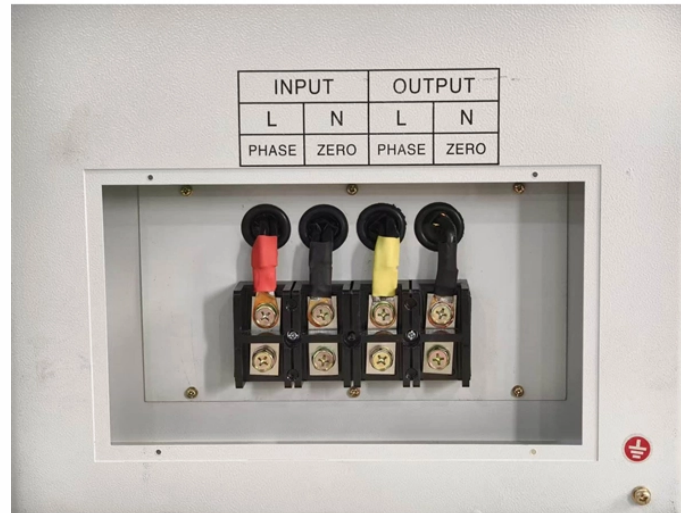

## Charging station cable tray

The tray measures 10.87 by 7.24 inches — compact enough for tight nightstands but large enough to hold a phone horizontally while charging. The included USB-C cable runs discreetly through the ...