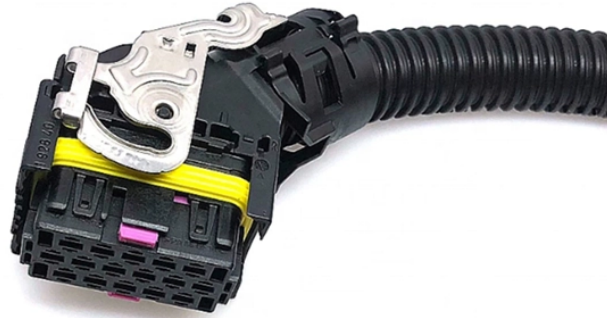

GDR Telecom Site Energy Systems

Chwbkj distribution box

Chwbkj distribution box

Our distribution blocks are engineered to withstand a wide range of temperatures, from freezing cold to scorching heat. With a temperature range of -40° to 85° , these connectors are suitable for use in ...

Versatile PVC DB distribution box for electrical circuitry solutions. Available in various configurations with clear cover for easy circuit breaker status check, perfect for multiple MCB applications in residential ...